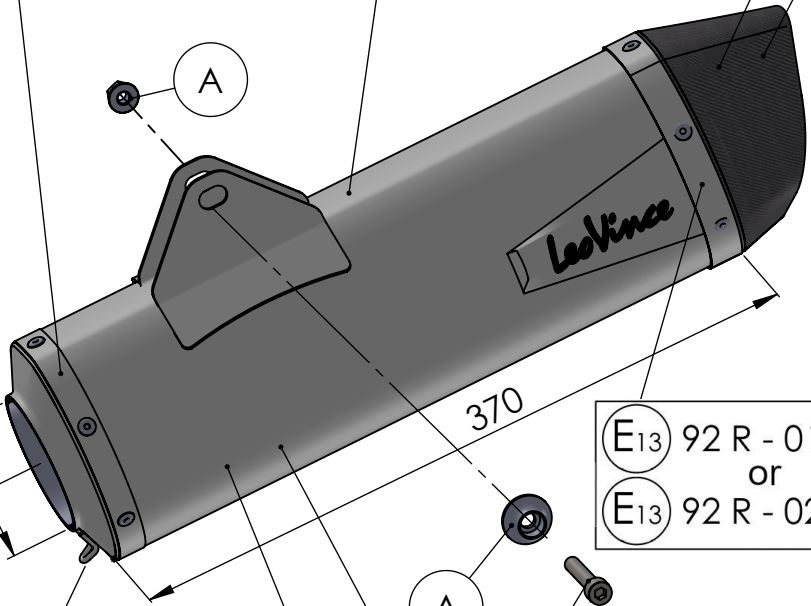

**WARNING**  
DO NOT REMOVE ORIGINAL GRAPHITE BUSHING

Spring and rubber replacement kit  
Cod.308574001R

Manifold kit  
cod. 3014363204R

Spring kit  
Cod.308574001R

Belts and rivets kit  
Cod.0814324003R

Muffler kit  
Cod.3014363482R

S.s end cup set  
cod.307242711R

Carbon end cup set  
cod.3014000701R

E13 92 R - 01 10444  
or  
E13 92 R - 02 10444

Outer sleeve replacement kit  
cod.3014363010R

Muffler repack kit  
cod.414205R

**ART. 14363EK - SPARE PARTS**

KTM 690 ENDURO R/690 SMC R/GAS GAS ES 700/GAS GAS SM 700  
(Also fits 35kW version)

(A) FITTING KIT cod.3014363601R