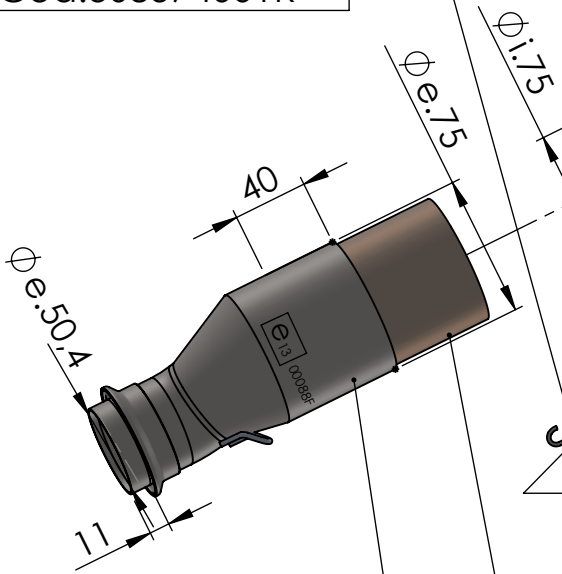

**WARNING**  
DO NOT REMOVE ORIGINAL GRAPHITE BUSHING

Spring and rubber replacement kit  
Cod.308574001R

Manifold kit  
cod. 3014363204R

Spring kit  
Cod.308574001R

Belts and rivets kit  
Cod.0814324003R

Muffler kit  
Cod.3014363482R

S.s end cup set  
cod.307242711R

Carbon end cup set  
cod.3014000701R

E13 92 R - 01 10444  
or  
E13 92 R - 02 10444

Outer sleeve replacement kit  
cod.3014363010R

Muffler repack kit  
cod.414205R

**ART. 14363EK - SPARE PARTS**

KTM 690 ENDURO R/690 SMC R/GAS GAS ES 700/GAS GAS SM 700  
(Also fits 35kW version)

(A) FITTING KIT cod.3014363601R